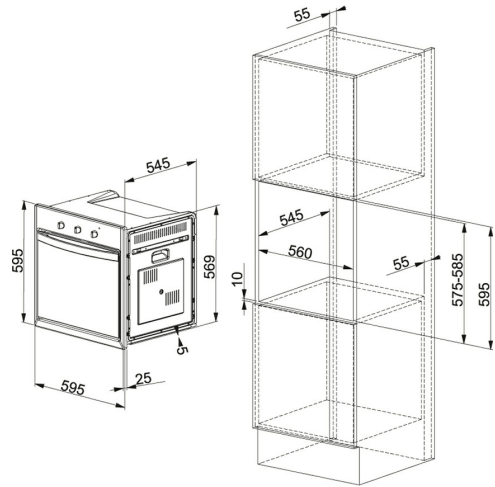

Glass Black | 116.0534.497

FAMILY : Ovens | SERIES : Crystal | MODEL : CR 66 M BK/F | FINISH : Glass Black | INSTALLATION TYPE : Built-in | PRODUCT LINE : Crystal

TECHNICAL DATA

Height Overall	595.00 mm
Width overall	597.00 mm
Depth Overall	565.00 mm
Type of control	ELECTRO-MECHANIC
Number of Functions	6+1
Brightness	1-REAR-LAMPS-25W
Capacity	66 litres
Supplied	1-TRAY,-2-GRID
Clock	Digital
Glass	3
Timer	Electronic
Energy Class	A
Max. Power	2.3-KW
Runners	in wire (telescopic optional)