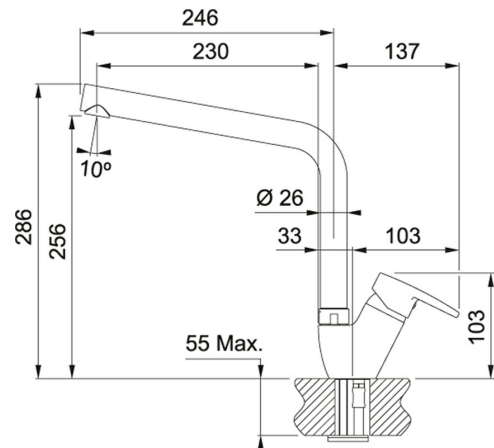

# Swivel Spout Chrome | 115.0523.629

FAMILY : Taps | SERIES : Spark | MODEL : Swivel Spout | FINISH : Chrome

## TECHNICAL DATA

Version	Swivel Spout
Tap Operation	Side Lever
Tap Pressure	High Pressure
Type of Material	Brass
Tap rotation	360 °
Position of lever	RIGHT
Height Overall	286.00 mm
Tap Hole	Ø-35-MM
Cartridge	CERAMIC-DISCS
Height to End of Spout	256.00 mm
Flexy Tails	G3/8'---400MM
Max worktop height	55.00 mm
Type	Mixer Tap
Suggested product	Couple of filters (0399470)